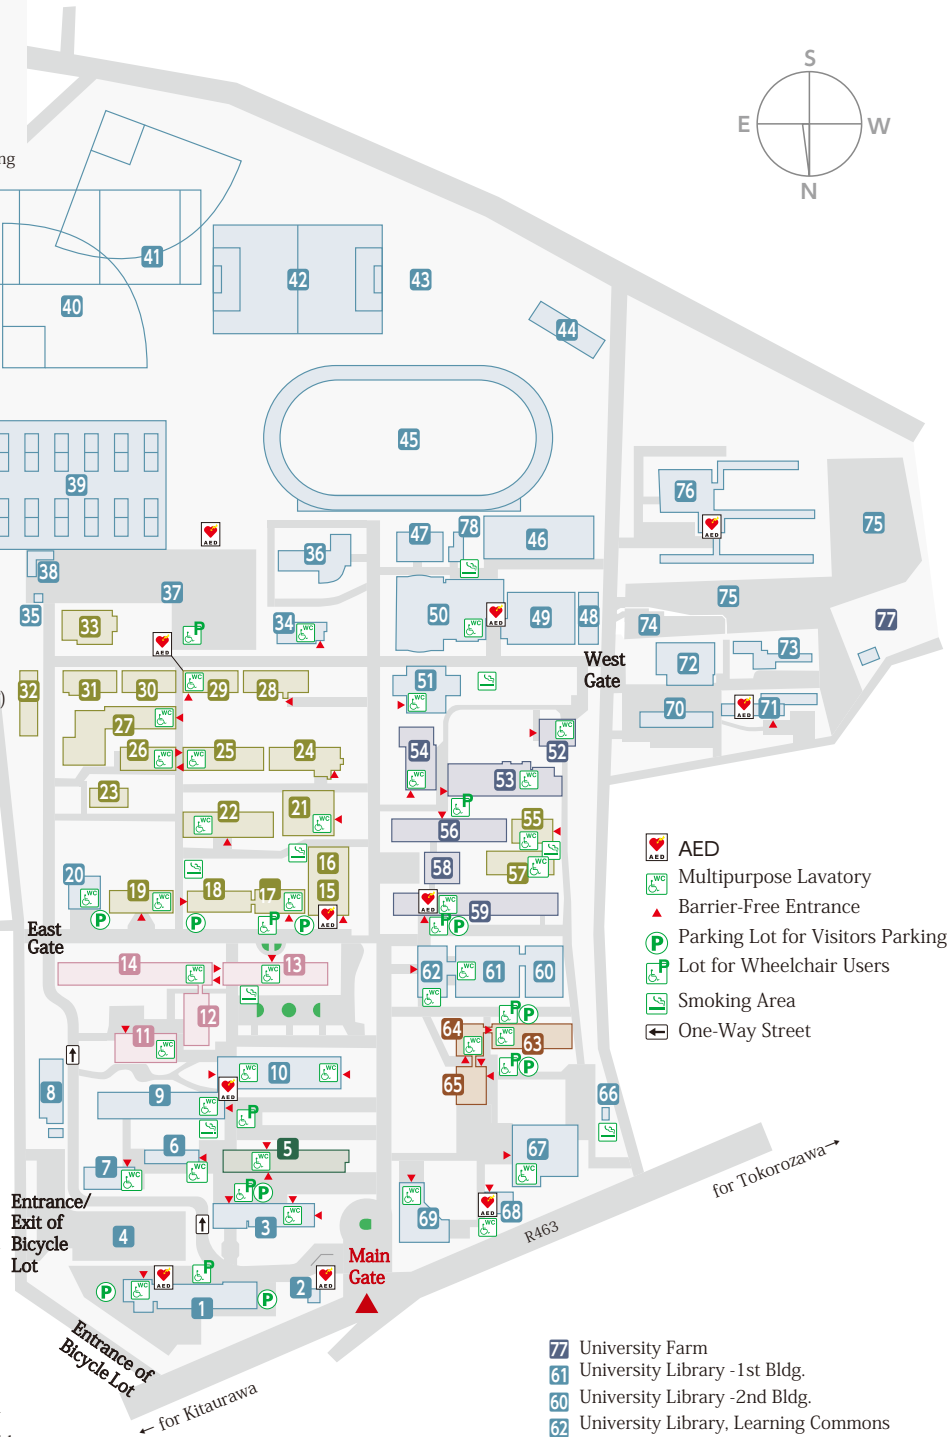

- 1 Administration Bureau
- 2 Campus Security Office
- 3 Research and Development Bureau
- 5 Faculty of Liberal Arts
- 8 Multipurpose Bldg.
- 9 Education & Student Services Bldg.
• Center for English Education and Development (2F)
- 10 1st Lecture Hall(Student Center (1F))
• Office of International Affairs (1F)
- 7 2nd Lecture Hall
- 6 3rd Lecture Hall
- 14 Faculty of Science -1st Bldg.
- 13 Faculty of Science -2nd Bldg.
- 11 Faculty of Science -3rd Bldg.
- 12 Lecture and Laboratory Bldg. for Faculty of Science
- 15 Dep't of Information and Computer Sciences
- 16 Graduate School of Science and Engineering
- 18 Dep't of Electrical Engineering, Electronics and Applied Physics -1st Bldg.
- 17 Dep't of Electrical Engineering, Electronics and Applied Physics -2nd Bldg.
- 19 Education Bldg. for Faculty of Engineering
- 20 Comprehensive Analysis Center for Science Information Technology Center
- 21 Research and Project -1st Bldg.
- 55 Research and Project -2nd Bldg.
- 57 Research and Project -3rd Bldg.
- 22 Dep't of Mechanical Engineering and System Design
- 23 Radioisotope Research Facility
- 25 Dep't of Applied Chemistry -1st Bldg.
- 24 Dep't of Applied Chemistry -2nd Bldg.
- 26 Dep't of Electrical Engineering, Electronics and Applied Physics -3rd Bldg.
- 27 Practical Training & Research Experiment Laboratory
- 29 Dep't of Civil and Environmental Engineering -1st Bldg.
- 28 Dep't of Civil and Environmental Engineering -2nd Bldg.
- 33 Dep't of Civil and Environmental Engineering -3rd Bldg.
- 30 Construction Experiment -1st Bldg.
- 31 Construction Experiment -2nd Bldg.
- 32 Construction Experiment -3rd Bldg.
- 34 Open Innovation Center
- 35 Acceptance Inspection Section
- 36 Common Facilities for Extra-Curricular Activities
- 37 Staff Parking Lot
- 38 Emergency Supplies Storage
- 39 Tennis Courts
- 40 Baseball Ground
- 41 Baseball Ground
- 42 Soccer Field